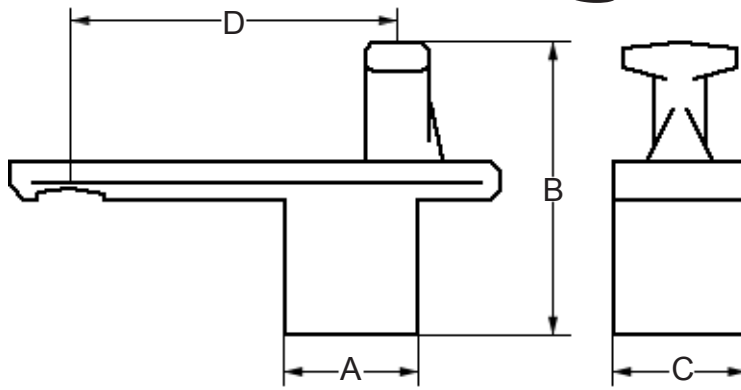

Pusher Dogs

CHAIN SIZE	PART #	MATERIAL	A	B	C	D
X-678	36507	MICROTUFF 15	1.37"	2.50"	2.00"	6.00"

CHAIN SIZE	PART #	MATERIAL	A	B	C	D
X-458	34511	MICROTUFF 15	1.25"	2.68"	2.50"	4.00"
X-678	36502	MICROTUFF 15	1.50"	2.50"	3.50"	6.00"

CHAIN SIZE	PART #	MATERIAL	A	B	C	D
X-458	34503	MICROTUFF 15	1.25"	2.00"	1.40"	4.00"
X-678	36501	4140 ALLOY	1.385"	2.625"	2.00"	6.00"

Pusher Dogs

CHAIN SIZE	PART #	MATERIAL	A	B	C	D
X-458	34506	MICROTUFF 15 / 8642 ALLOY	1.25"	2.062"	1.375"	4.00"

CHAIN SIZE	PART #	MATERIAL	A	B	C	D
X-458	34509	MICROTUFF 15	1.38"	2.12"	1.44"	4.00"