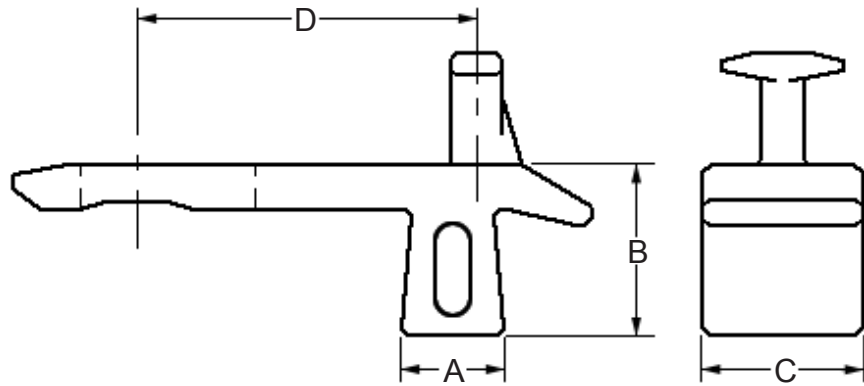

Pusher Dogs

CHAIN SIZE	PART #	MATERIAL	A	B	C	D
X-678	36507	MICROTUFF 15	1.37"	2.50"	2.00"	6.00"

CHAIN SIZE	PART #	MATERIAL	A	B	C	D
X-458	34511	MICROTUFF 15	1.25"	2.68"	2.50"	4.00"
X-678	36502	MICROTUFF 15	1.50"	2.50"	3.50"	6.00"

CHAIN SIZE	PART #	MATERIAL	A	B	C	D
X-458	34503	MICROTUFF 15	1.25"	2.00"	1.40"	4.00"
X-678	36501	4140 ALLOY	1.385"	2.625"	2.00"	6.00"

Pusher Dogs

CHAIN SIZE	PART #	MATERIAL	A	B	C	D
X-458	34506	MICROTUFF 15 / 8642 ALLOY	1.25"	2.062"	1.375"	4.00"

CHAIN SIZE	PART #	MATERIAL	A	B	C	D
X-458	34509	MICROTUFF 15	1.38"	2.12"	1.44"	4.00"