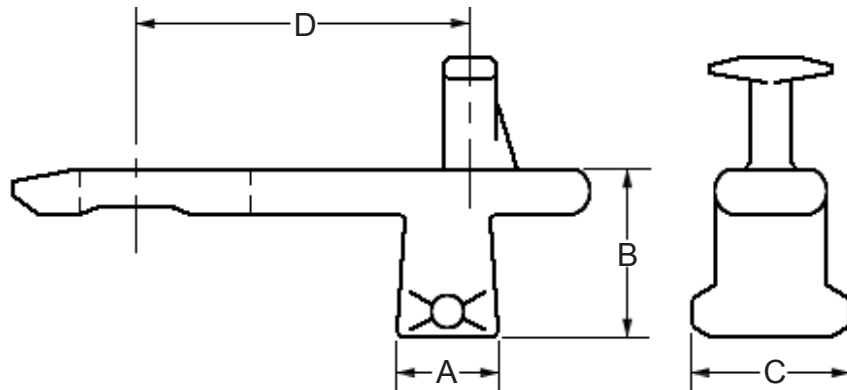

Pusher Dogs

CHAIN SIZE	PART #	MATERIAL	A	B	C	D
X-678	36507	MICROTUFF 15	1.37"	2.50"	2.00"	6.00"

CHAIN SIZE	PART #	MATERIAL	A	B	C	D
X-458	34511	MICROTUFF 15	1.25"	2.68"	2.50"	4.00"
X-678	36502	MICROTUFF 15	1.50"	2.50"	3.50"	6.00"

CHAIN SIZE	PART #	MATERIAL	A	B	C	D
X-458	34503	MICROTUFF 15	1.25"	2.00"	1.40"	4.00"
X-678	36501	4140 ALLOY	1.385"	2.625"	2.00"	6.00"

Pusher Dogs

CHAIN SIZE	PART #	MATERIAL	A	B	C	D
X-458	34506	MICROTUFF 15 / 8642 ALLOY	1.25"	2.062"	1.375"	4.00"

CHAIN SIZE	PART #	MATERIAL	A	B	C	D
X-458	34509	MICROTUFF 15	1.38"	2.12"	1.44"	4.00"