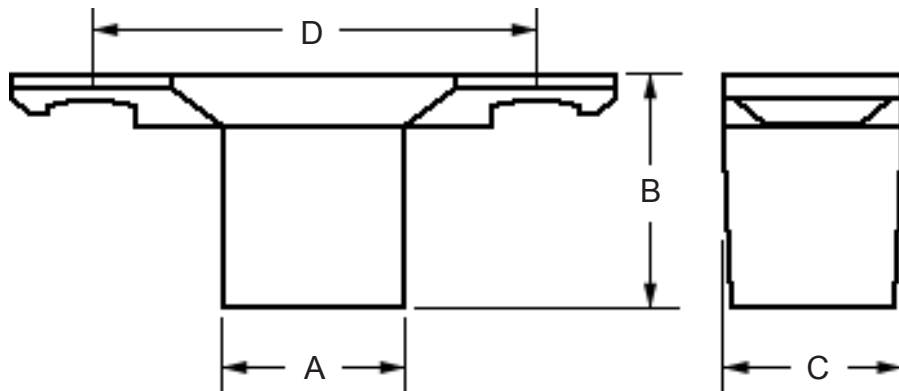

Pusher Dogs

CHAIN SIZE	PART #	MATERIAL	A	B	C	D
X-678	36507	MICROTUFF 15	1.37"	2.50"	2.00"	6.00"

CHAIN SIZE	PART #	MATERIAL	A	B	C	D
X-458	34511	MICROTUFF 15	1.25"	2.68"	2.50"	4.00"
X-678	36502	MICROTUFF 15	1.50"	2.50"	3.50"	6.00"

CHAIN SIZE	PART #	MATERIAL	A	B	C	D
X-458	34503	MICROTUFF 15	1.25"	2.00"	1.40"	4.00"
X-678	36501	4140 ALLOY	1.385"	2.625"	2.00"	6.00"

Pusher Dogs

CHAIN SIZE	PART #	MATERIAL	A	B	C	D
X-458	34506	MICROTUFF 15 / 8642 ALLOY	1.25"	2.062"	1.375"	4.00"

CHAIN SIZE	PART #	MATERIAL	A	B	C	D
X-458	34509	MICROTUFF 15	1.38"	2.12"	1.44"	4.00"