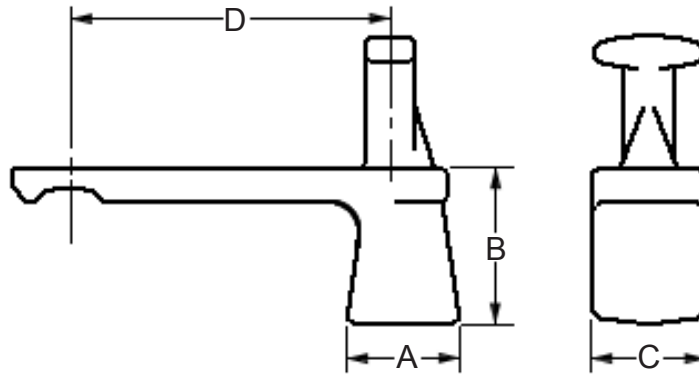

Pusher Dogs

CHAIN SIZE	PART #	MATERIAL	A	B	C	D
X-678	36507	MICROTUFF 15	1.37"	2.50"	2.00"	6.00"

CHAIN SIZE	PART #	MATERIAL	A	B	C	D
X-458	34511	MICROTUFF 15	1.25"	2.68"	2.50"	4.00"
X-678	36502	MICROTUFF 15	1.50"	2.50"	3.50"	6.00"

CHAIN SIZE	PART #	MATERIAL	A	B	C	D
X-458	34503	MICROTUFF 15	1.25"	2.00"	1.40"	4.00"
X-678	36501	4140 ALLOY	1.385"	2.625"	2.00"	6.00"

Pusher Dogs

CHAIN SIZE	PART #	MATERIAL	A	B	C	D
X-458	34506	MICROTUFF 15 / 8642 ALLOY	1.25"	2.062"	1.375"	4.00"

CHAIN SIZE	PART #	MATERIAL	A	B	C	D
X-458	34509	MICROTUFF 15	1.38"	2.12"	1.44"	4.00"