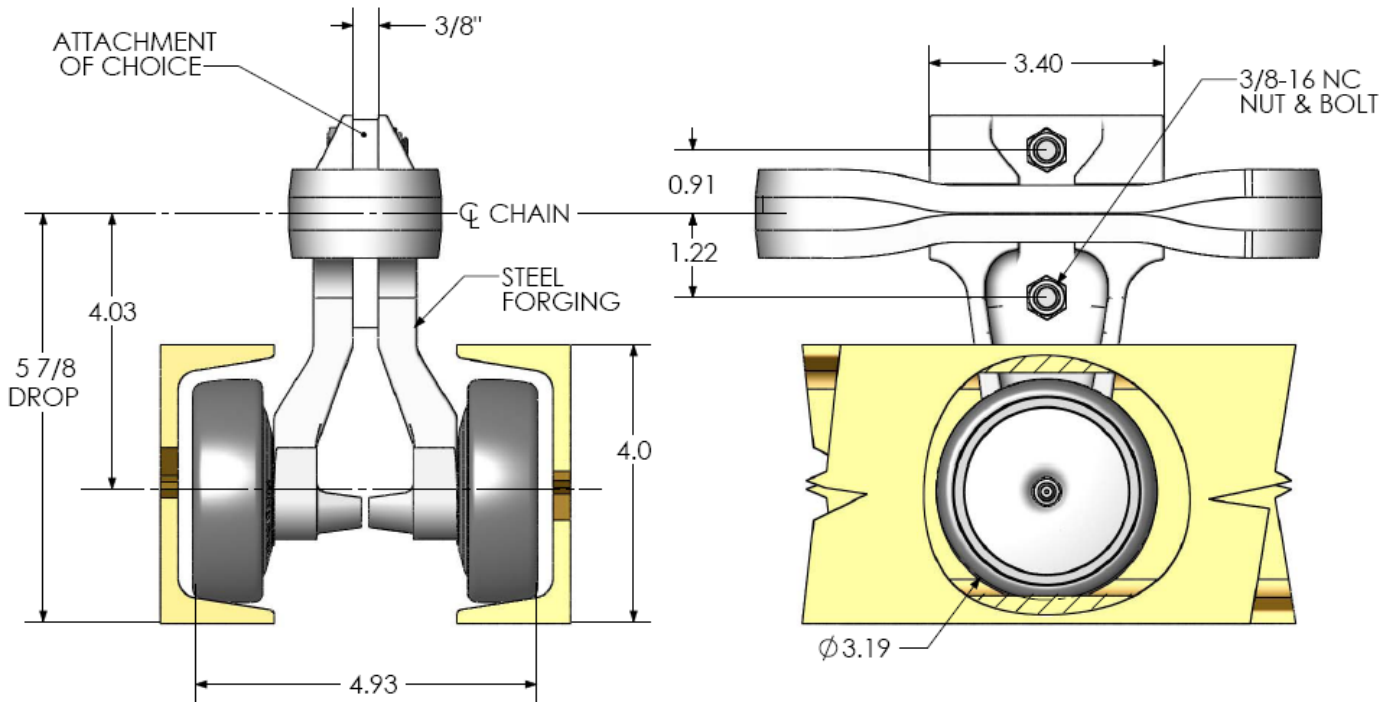

## Inverted Trolley 4" Channel X-678 Chain-62 Series

400lb LOAD CAPACITY

### Trolley Specifications

Part #	Type	Wheel	Seal	Hole Alignment	Drop	Weight
TR9053OO-62	INV	Full Ball	O/O	VH	5.88"	2.5
TR9053-62	INV	Full Ball	LAB	VH	5.88"	2.7
TR9053SO-62	INV	Full Ball	SOS	VH	5.88"	2.56