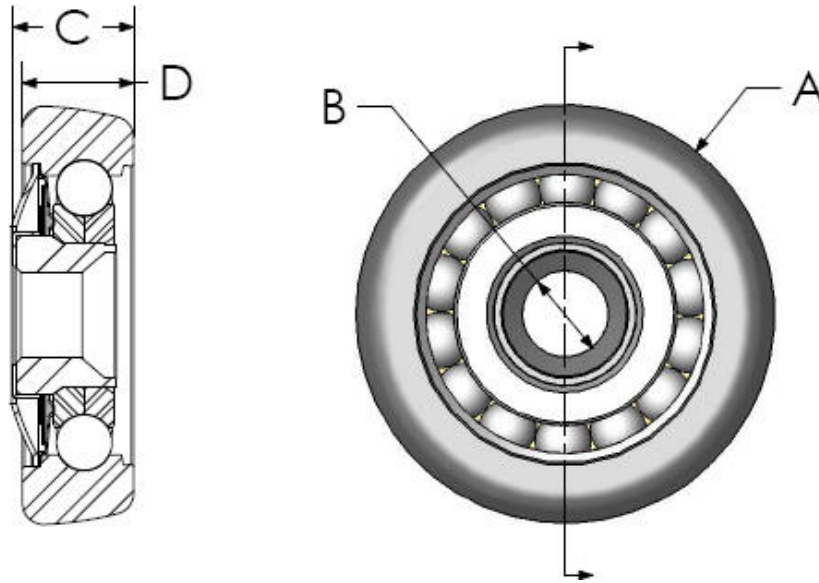

Wheels

6" Track FBC Wheels

RET: Retainer
QP: Quantum Plus-brass inner seal, full contact teflon seal
LAB: Triple Labyrinth Seal
O/O: Open/Open-no seals
SOS: Single Outer Seal
SS: Stainless Steel

	Part #	A		B	C		D		Seals
		mm	in	in	mm	in	mm	in	
SHIP CHANNEL	CU2314/1	125.35	4.935	1"	33.34	1.313	36.10	1.421	RET-LAB
	CU2351SR	125.35	4.935	1"	33.34	1.313	35.40	1.394	O/O
	CU9034	125.35	4.935	1"	33.34	1.313	36.10	1.421	LAB
	CU9035B	125.35	4.935	1"	33.34	1.313	36.10	1.421	QP
	CU9079	123.00	4.843	1"	33.34	1.313	36.10	1.421	LAB
	CU9079MOD	122.25	4.813	3/4"	33.34	1.313	36.10	1.421	LAB
	CU9079QP	123.00	4.843	1"	33.34	1.313	36.10	1.421	QP
	CU9079SR	123.00	4.843	1"	33.34	1.313	35.40	1.394	O/O
STANDARD CHANNEL	CU9023	125.35	4.935	1"	33.34	1.313	36.10	1.421	QP
	CU9028B	125.35	4.935	1"	33.34	1.313	35.40	1.394	O/O
	CU9033	125.35	4.935	1"	33.34	1.313	36.10	1.421	LAB
	CU9036	125.35	4.935	3/4"	33.34	1.313	36.10	1.421	LAB
	CU9048	125.35	4.935	1"	33.34	1.313	35.40	1.394	SOS
	CU9044QP	125.35	4.935	1"	33.34	1.313	36.10	1.421	SS-QP
	CU9044	125.35	4.935	1"	33.34	1.313	36.10	1.421	SS